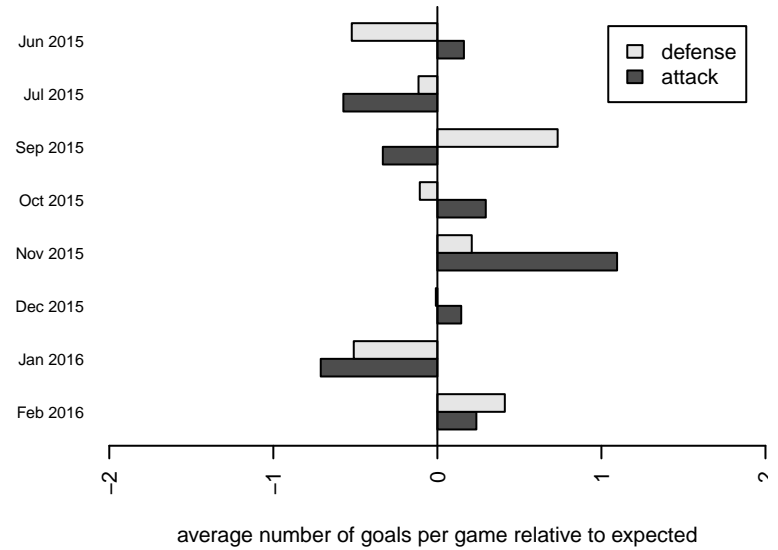

Performance relative to 13 month average