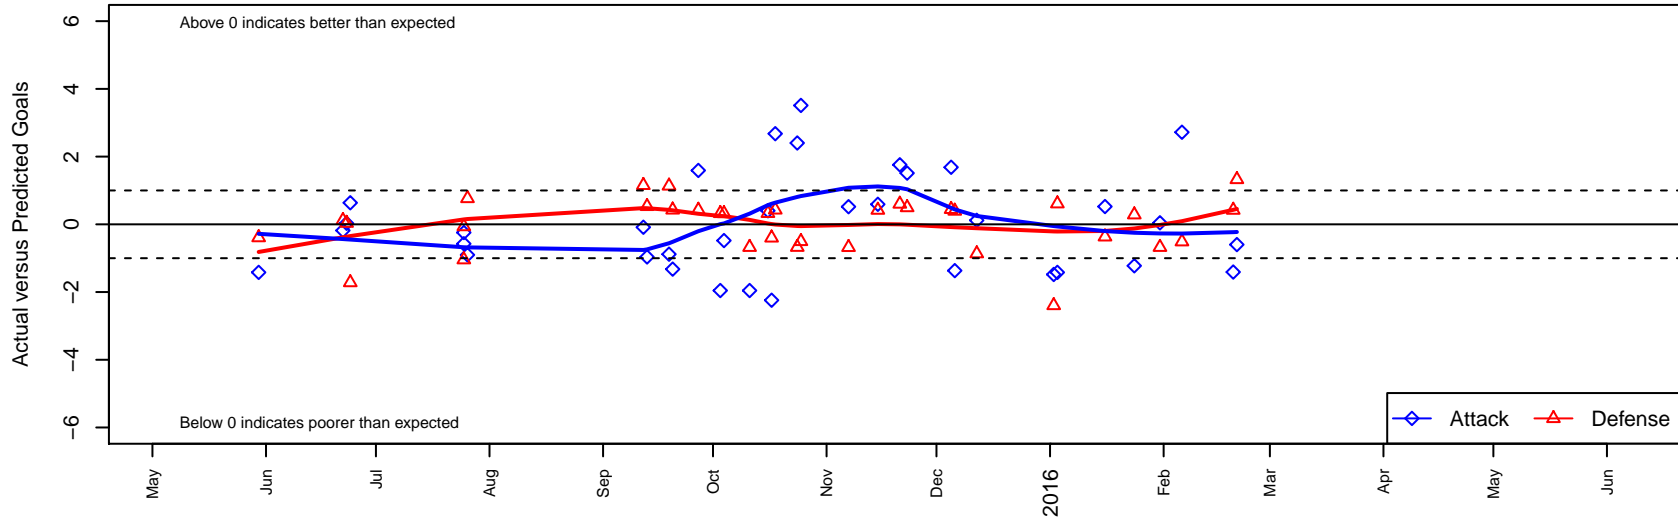

# Seattle United Copa B00

Seattle United  
 Seattle, WA  
 B00 total strength=1777  
 attack=29.42 defense=29.67  
 fall league = RCL B00 Div 1  
 notes= McAllister 2015

alt names used:  
 Seattle United 00 Copa (WA) (SC)  
 SU B99 Copa A [listed on SeattleRefs as B99 t  
 Seattle United B00 Copa A  
 Seattle United B00 Copa A  
 SEATTLE UNITED B00 COPA (WA)  
 Seattle United B00 Copa A

**Seattle United Copa B00**  
 Dots are actual minus expected GF (blue circles) and GA (red triangles).  
 Blue line is smoothed change in attack strength. Red is smoothed change in defense strength.

**attack and defense variance (black dot)  
relative to other teams  
and top 10 in region**