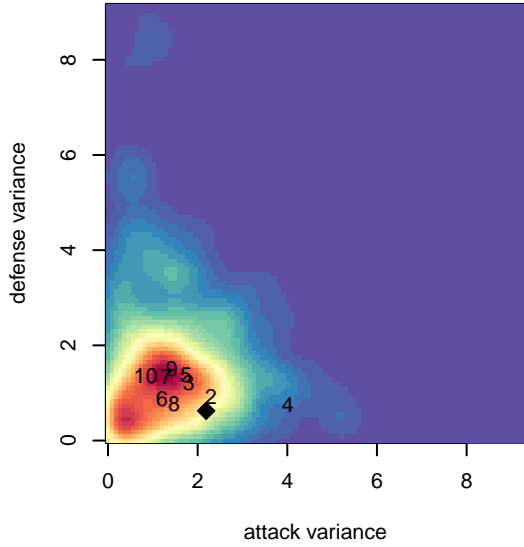

# Seattle United Copa B00

Seattle United  
 Seattle, WA  
 B00 total strength=1777  
 attack=29.42 defense=29.67  
 fall league = RCL B00 Div 1  
 notes= McAllister 2015

alt names used:  
 Seattle United 00 Copa (WA) (SC)  
 SU B99 Copa A [listed on SeattleRefs as B99 t  
 Seattle United B00 Copa A  
 Seattle United B00 Copa A  
 SEATTLE UNITED B00 COPA (WA)  
 Seattle United B00 Copa A

**Seattle United Copa B00**  
 Dots are actual minus expected GF (blue circles) and GA (red triangles).  
 Blue line is smoothed change in attack strength. Red is smoothed change in defense strength.

**attack and defense variance (black dot)  
relative to other teams  
and top 10 in region**