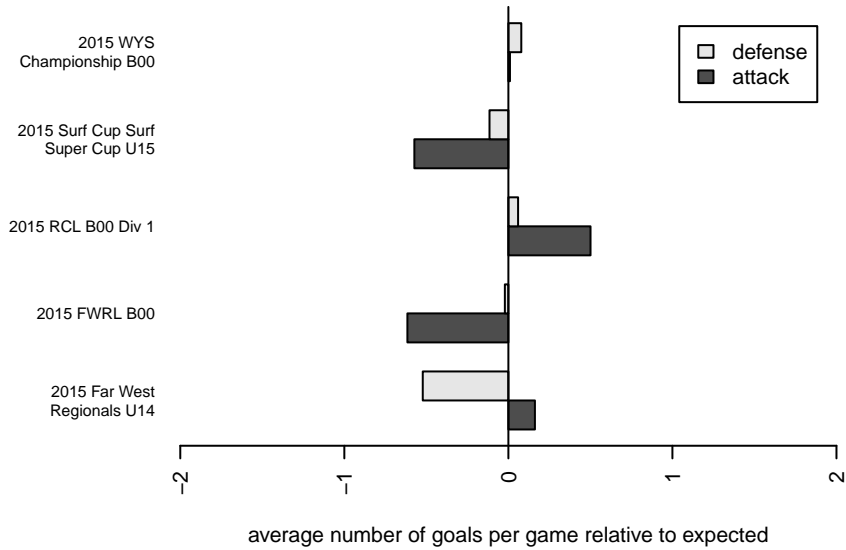

Performance relative to 13 month average