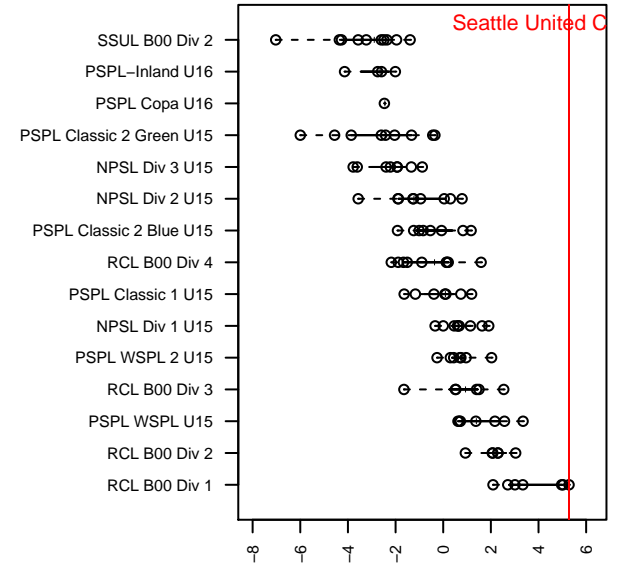

**attack and defense rating
relative to others at age
and all opponents in last 13 months**